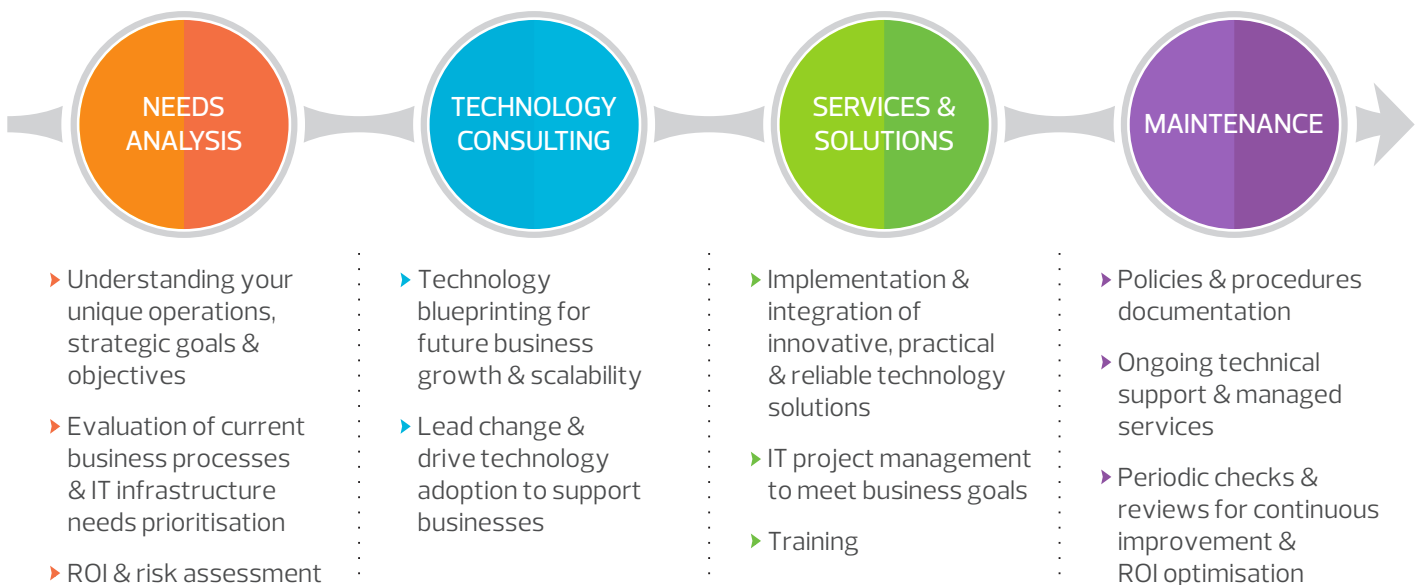

As the IT services arm of the Stone Forest group, we leverage our accounting background and cross-border expertise to assist growing organisations as a one-stop business partner.

## QUICK FACTS

Serving businesses since 1987

**Stone Forest**

A leading business advisory & accounting group

Level 4 status

Grade S9, S\$30 million government tender capacity

Offices in Singapore & Kuala Lumpur

## OUR CONSULTING APPROACH

### STRONG SUPPORT FOR GROWING BUSINESSES

We have a strong track record of addressing business challenges at every stage of growth.

We translate our deep industry knowledge & operational insights into practical IT strategies that make business sense.